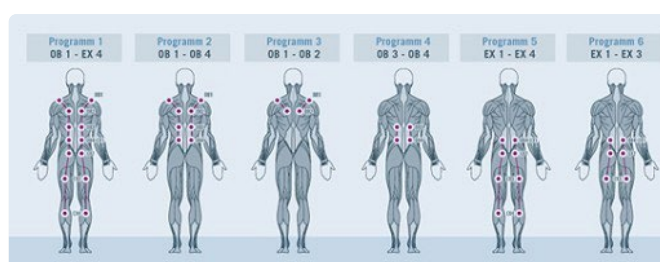

Silu vodného tlaku, masírovanej oblasti a dĺžku i rýchlosť masáže možno individuálne nastaviť.

Voliteľné typy masáží: **priečne alebo pozdĺžne paralelná, osovo-súmerná, kruhová, pulzná.**

Prednastavené masážne programy:

Cenník platí od 2.2.2022. Ceny sú vrátane 20% DPH.

Dry Massage Wellsystem™ Medical PLUS

Hydrotherapy in various forms has been discovered in Germany. When applied, it was found that it has a positive effect on the state of mind, blood circulation, blood pressure, as well as shortening recovery from injuries. One of the safest and virtually with no contraindications is dry hydrotherapy. **Currently, the only place in Slovakia where it is possible to experience these beneficial effects of dry hydrotherapy is Castle Hotel Galicia Nueva.**

The hydromassage bed, massaging with six jets with a stream of warm water from 25 °C to 40 °C through a rubber sheet, is ideal as a separate massage or as preparation for other procedures.

The strength of the water pressure, the massaged area and the length and speed of the massage can be individually adjusted.

Optional types of massages:
transversely or longitudinally parallel, axially-symmetrical, circular, pulsed.

Preset massage programs:

P1: Whole body

P3: Upper thorso

P5: Hips and whole legs

P2: Back

P4: Lumbar region